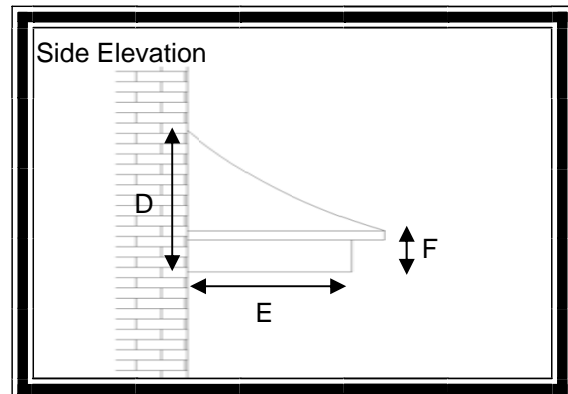

Bell Canopy

Features

- * Maintenance free
- * Light Weight
- * Easy to install
- * Optional Leg Brackets
- * Scalloped or Straight edge Roof

An attractive hipped style Over Door Canopy.
Transforms and Protects the Doorway.
Adds value and character to the house.
Looks Very Authentic.

For sizes and dimension of canopies available refer to table below.

Dimensions

A	B	C	D	E	F
370	1420	1500	650mm(inc flashing)	545	140
700	1760	1840	650mm(inc flashing)	545	140
1200	2100	2180	650mm(inc flashing)	545	140
1030	2280	2360	650mm(inc flashing)	545	140