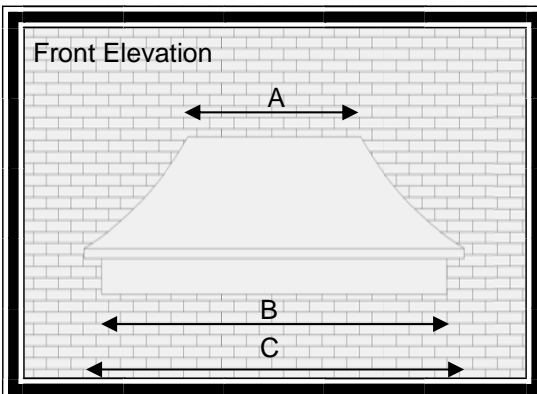

Bell Canopy

Features

- * Maintenance free
- * Light Weight
- * Easy to install
- * Optional Leg Brackets
- * Scalloped or Straight edge Roof

An attractive hipped style Over Door Canopy.
Transforms and Protects the Doorway.
Adds value and character to the house.
Looks Very Authentic.

For sizes and dimension of canopies available refer to table below.

Dimensions

A	B	C	D	E	F
370	1420	1500	650mm(inc flashing)	545	140
700	1760	1840	650mm(inc flashing)	545	140
1200	2100	2180	650mm(inc flashing)	545	140
1030	2280	2360	650mm(inc flashing)	545	140