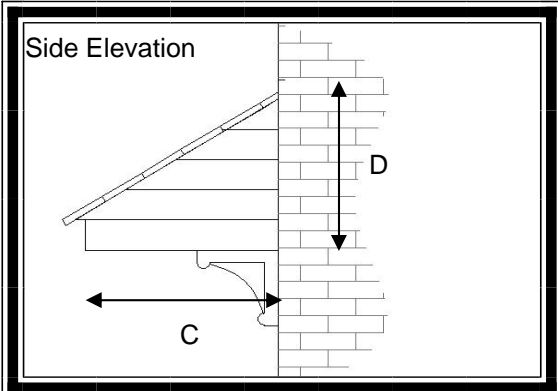

Combination Canopy (Standard Projection)

- Features**
- * Rosemary tiled roof
 - * Shiplap effect edge
 - * Choice of tile colour
 - * Variable size available
 - * Optional leg brackets
 - * Easy to fit

A popular mono-pitched over-door canopy with an authentic Rosemary tiled roof with Shiplap effect edge. Tile colours are available in range of brown, terracotta or grey to match the house roof or to match aesthetically with the style of the house. The soffit (base) section is white.

For sizes and dimension of canopies available refer to table below.

Dimensions

A	B	C	D	E	F
1400	1480	750	600 (incl 70mm flashing)		
1650	1730	750	600 (incl 70mm flashing)		
2000	2080	750	600 (incl 70mm flashing)		
2300	2380	750	600 (incl 70mm flashing)		
2600	2680	750	600 (incl 70mm flashing)		
3000	3080	750	600 (incl 70mm flashing)		

Variable lengths Available Up to 4300mm (roof size)