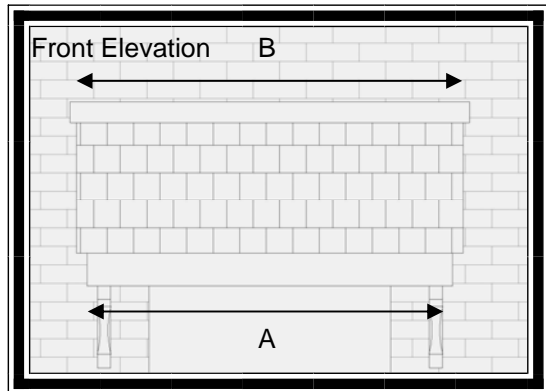

Combination Canopy (Standard Projection)

- Features**
- * Rosemary tiled roof
 - * Shiplap effect edge
 - * Choice of tile colour
 - * Variable size available
 - * Optional leg brackets
 - * Easy to fit

A popular mono-pitched over-door canopy with an authentic Rosemary tiled roof with Shiplap effect edge. Tile colours are available in range of brown, terracotta or grey to match the house roof or to match aesthetically with the style of the house. The soffit (base) section is white.

For sizes and dimension of canopies available refer to table below.

Dimensions

A	B	C	D	E	F
1400	1480	750	600 (incl 70mm flashing)		
1650	1730	750	600 (incl 70mm flashing)		
2000	2080	750	600 (incl 70mm flashing)		
2300	2380	750	600 (incl 70mm flashing)		
2600	2680	750	600 (incl 70mm flashing)		
3000	3080	750	600 (incl 70mm flashing)		

Variable lengths Available Up to 4300mm (roof size)