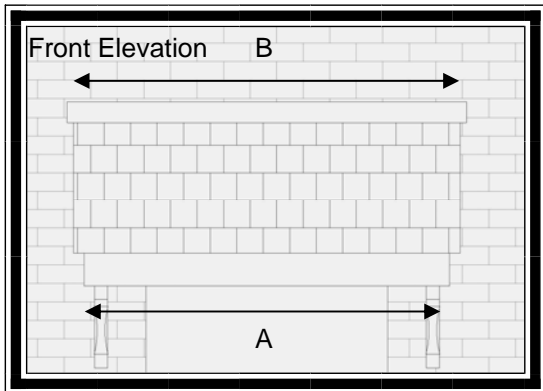

# Combination Canopy (Deep)

**Features**

- \* Rosemary tiled roof
- \* Shiplap effect edge
- \* Choice of tile colour
- \* Variable size available
- \* Optional leg brackets
- \* Easy to fit

A popular mono-pitched over-door canopy with an authentic Rosemary tiled roof with Shiplap effect edge. Tile colours are available in range of brown, terracotta or grey to match the house roof or to match aesthetically with the style of the house. The soffit (base) section is white.

For sizes and dimension of canopies available refer to table below.

Dimensions

A	B	C	D	E	F
1400	1480	1020	710 (incl 70mm flashing)		
1650	1730	1020	710 (incl 70mm flashing)		
2000	2080	1020	710 (incl 70mm flashing)		
2300	2380	1020	710 (incl 70mm flashing)		
2600	2680	1020	710 (incl 70mm flashing)		
3000	3080	1020	710 (incl 70mm flashing)		

Variable lengths available

Up to 4770mm (roof size)