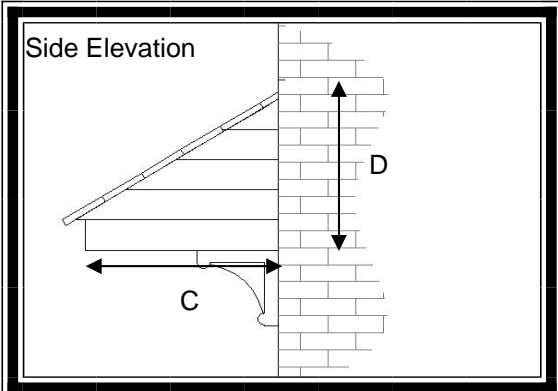

# Combination Canopy (Deep)

**Features**

- \* Rosemary tiled roof
- \* Shiplap effect edge
- \* Choice of tile colour
- \* Variable size available
- \* Optional leg brackets
- \* Easy to fit

A popular mono-pitched over-door canopy with an authentic Rosemary tiled roof with Shiplap effect edge. Tile colours are available in range of brown, terracotta or grey to match the house roof or to match aesthetically with the style of the house. The soffit (base) section is white.

For sizes and dimension of canopies available refer to table below.

Dimensions

A	B	C	D	E	F
1400	1480	1020	710 (incl 70mm flashing)		
1650	1730	1020	710 (incl 70mm flashing)		
2000	2080	1020	710 (incl 70mm flashing)		
2300	2380	1020	710 (incl 70mm flashing)		
2600	2680	1020	710 (incl 70mm flashing)		
3000	3080	1020	710 (incl 70mm flashing)		

Variable lengths available

Up to 4770mm (roof size)