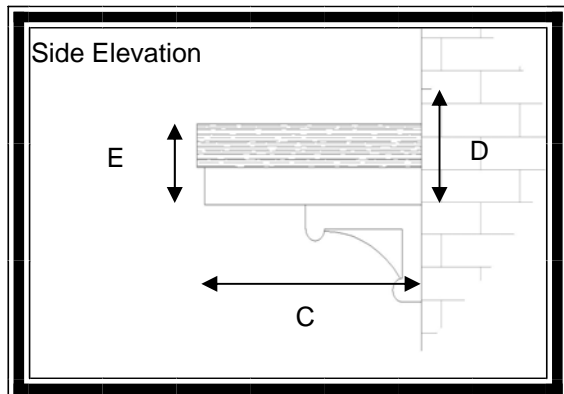

For sizes and dimension of canopies available refer to table below.

Dimensions

A	B	C	D	E	F
1100	1140	560	170(incl 60mm flashing)	110	
1400	1440	560	170(incl 60mm flashing)	110	
1740	1780	560	170(incl 60mm flashing)	110	
2080	2120	560	170(incl 60mm flashing)	110	
2260	2300	560	170(incl 60mm flashing)	110	
2610	2650	560	170(incl 60mm flashing)	110