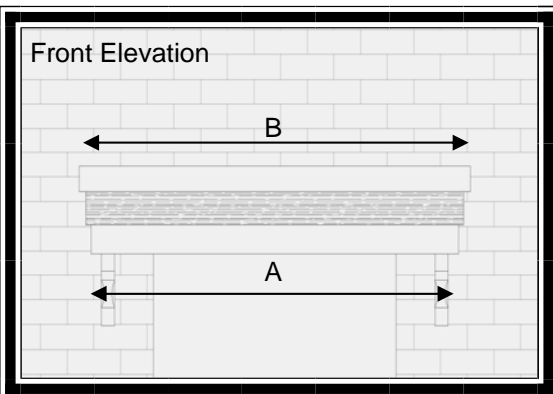

## Features

- \* Optional legs
- \* Simple design
- \* Roof scalloped or straight
- \* Easy to fit

A stylish yet simple canopy with optional legs.

Available in five standard sizes with a dark grey top and white base.

A practical solution to improve the front of your home.

For sizes and dimension of canopies available refer to table below.

## Dimensions

A	B	C	D	E	F
1100	1140	560	170(incl 60mm flashing)	110	
1400	1440	560	170(incl 60mm flashing)	110	
1740	1780	560	170(incl 60mm flashing)	110	
2080	2120	560	170(incl 60mm flashing)	110	
2260	2300	560	170(incl 60mm flashing)	110	
2610	2650	560	170(incl 60mm flashing)	110	