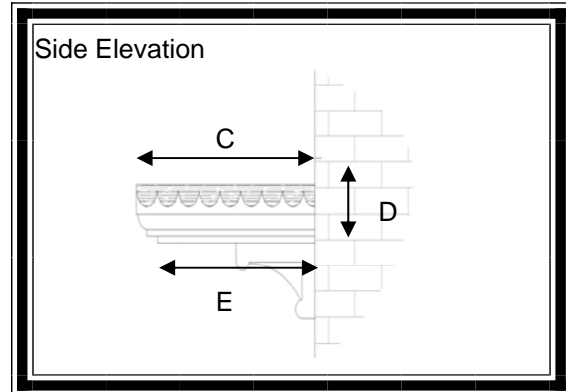

Straight Edge Georgian

Features

- * Variable sizes available
- * Riven Slate top
- * Optional leg brackers
- * Scalloped/straight edge
- * Easy to fit

A practical and attractive flat over-door canopy with an authentic riven slate effect roof with scalloped or straight detail. The roof is available in range of grey or black to match aesthetically with the style of house. The soffit (base) section is white.

For sizes and dimension of canopies available refer to table below.

Dimensions

A	B	C	D	E	F
1420	1580	680	220 (incl 70mm flashing)	600	
1650	1810	680	220 (incl 70mm flashing)	600	
2000	2160	680	220 (incl 70mm flashing)	600	
2150	2310	680	220 (incl 70mm flashing)	600	
2400	2560	680	220 (incl 70mm flashing)	600	
2800	2960	680	220 (incl 70mm flashing)	600	
4300	4460	680	220 (incl 70mm flashing)	600	

Variable lengths Available Up to 4300mm(roof size)