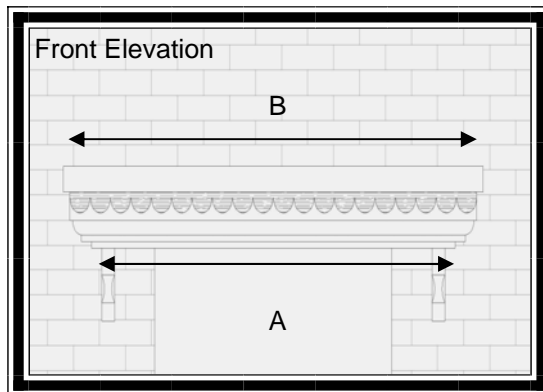

Straight Edge Georgian

Features

- * Variable sizes available
- * Riven Slate top
- * Optional leg brackers
- * Scalloped/straight edge
- * Easy to fit

A practical and attractive flat over-door canopy with an authentic riven slate effect roof with scalloped or straight detail. The roof is available in range of grey or black to match aesthetically with the style of house. The soffit (base) section is white.

For sizes and dimension of canopies available refer to table below.

Dimensions

A	B	C	D	E	F
1420	1580	680	220 (incl 70mm flashing)	600	
1650	1810	680	220 (incl 70mm flashing)	600	
2000	2160	680	220 (incl 70mm flashing)	600	
2150	2310	680	220 (incl 70mm flashing)	600	
2400	2560	680	220 (incl 70mm flashing)	600	
2800	2960	680	220 (incl 70mm flashing)	600	
4300	4460	680	220 (incl 70mm flashing)	600	

Variable lengths Available Up to 4300mm(roof size)